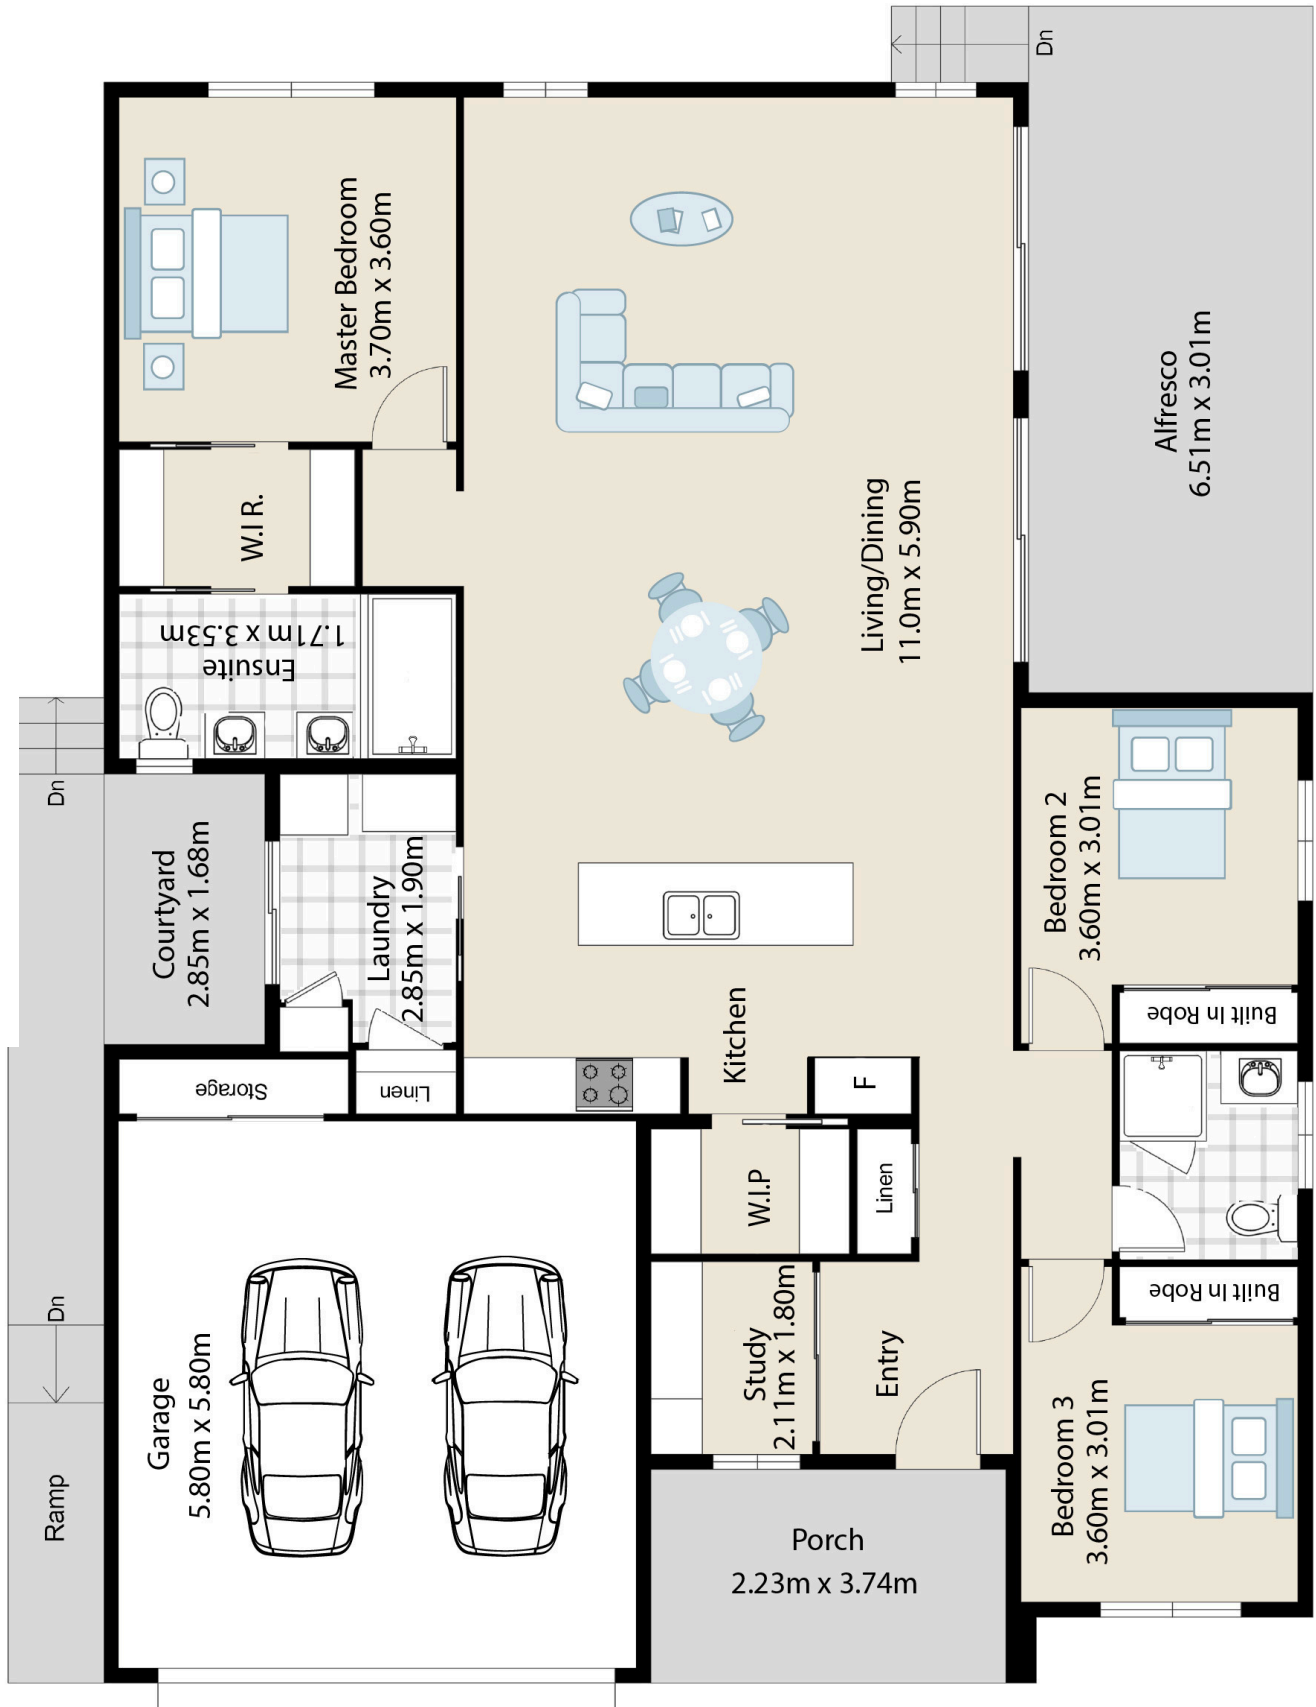

**37/6 Charlston Place,
Kuluin**

3 | 2 | 2
Bed Bath Car

Admiralty Design

Elevated Corner Position Showcasing
GemLife's Largest Single-Level Design

McGrath

Scan to View Property

AGENTS

Matt Diesel
 0412 053 117
 MattDiesel@mcgrath.com.au