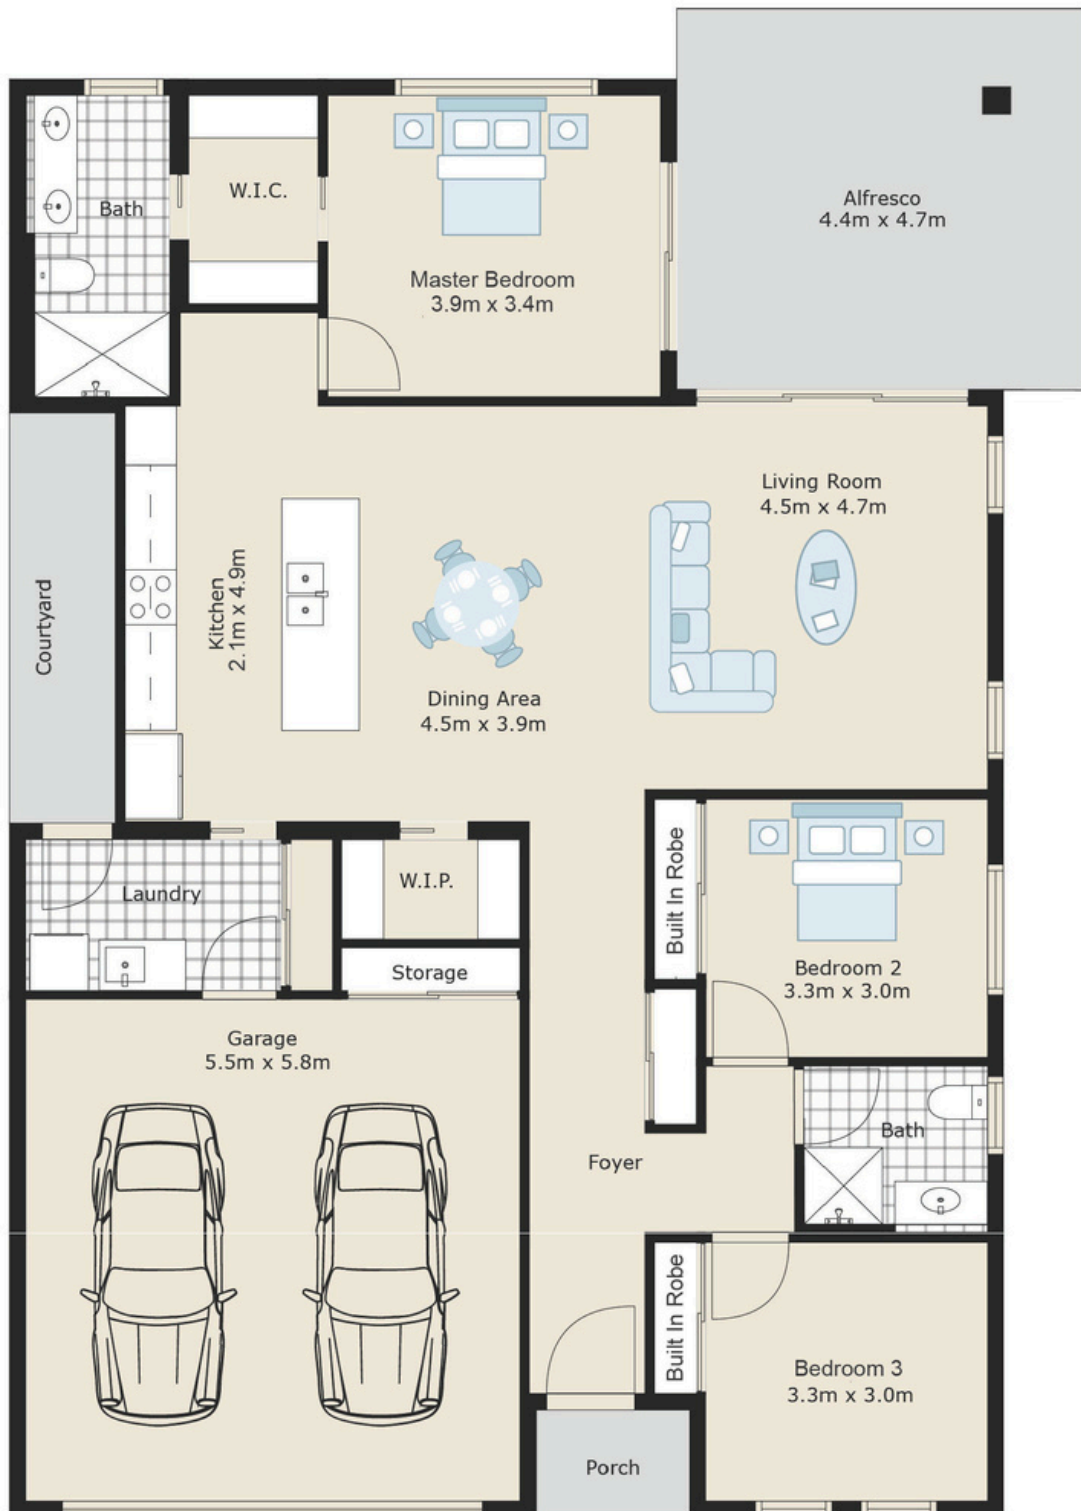

**248/6 Charlston Place,  
Kuluin**

**3 | 2 | 2**  
Bed Bath Car

Spinnaker Design

Relaxed Luxury in a Premium  
GemLife Setting

**McGrath**

# 248/6 CHARLSTON PLACE, KULUIN