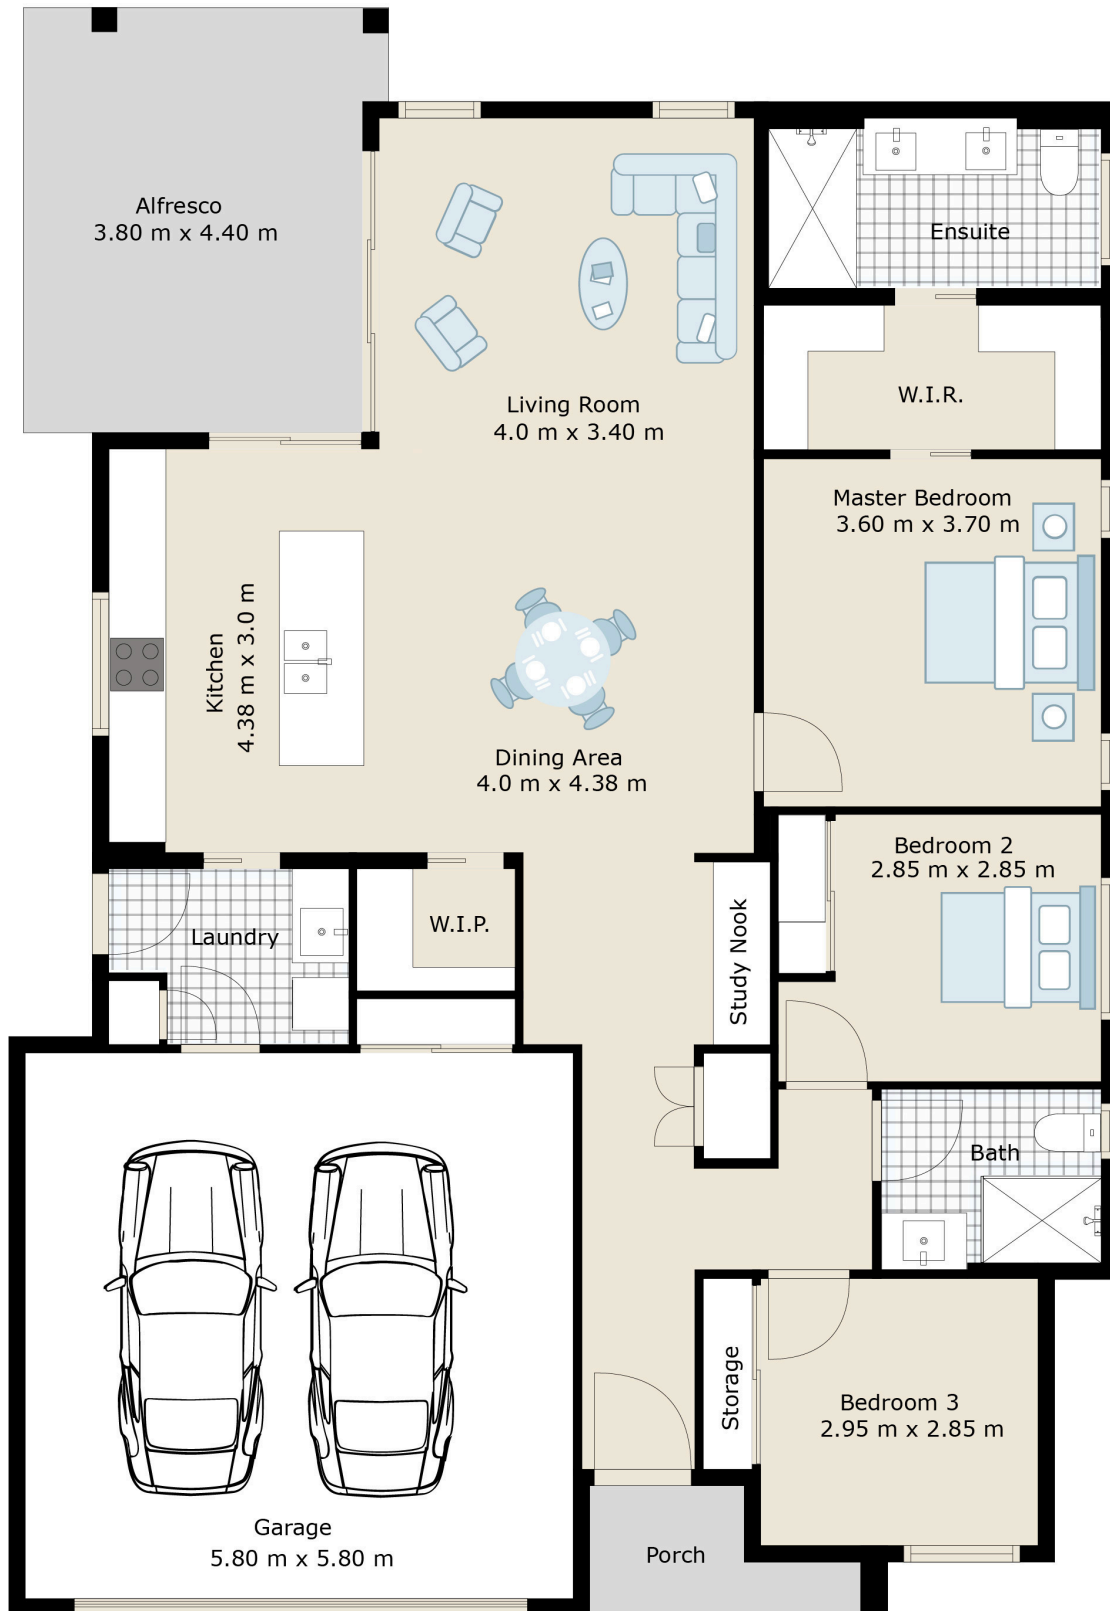

**238/6 Charleston Place,  
Kuluin**

**3 | 2 | 2**  
Bed Bath Car

Anchorage Design

Bespoke Luxury in GemLife  
Maroochy Quays

**McGrath**

View Property